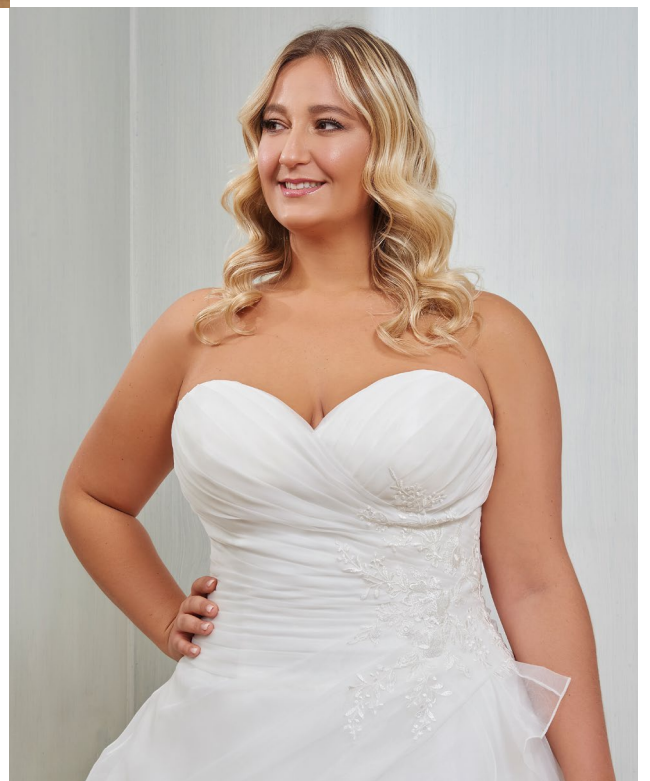

Curly
by tsg

Curely
218-01

C 218-01

IVORY/IVORY - WHITE/WHITE

Lace | Organza | Tulle

Curely
by tsg

Curly
218-02

C 218-02

IVORY/IVORY - IVORY/JB NUDE - WHITE/WHITE

Lace | Chiffon | Beads

Curely
218-03

C 218-03

IVORY - IVORY/JB NUDE
WHITE

Lace | Overlace | Beads | Tulle

Curry
by tsg

Curley
218-04

C 218-04

IVORY - WHITE

Satin | Overlace | Tulle

Curly
218-05

C 218-05

IVORY/IVORY - WHITE/WHITE

Lace | Beads | Tulle

Curey
by tsg