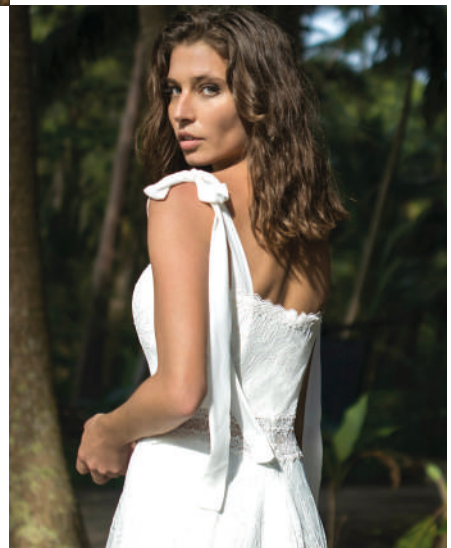

*BO'M*  
*From Phuket*

BM21 - 08

**IVORY** - WHITE  
Lace | Chiffon

BM21-09

IVORY - WHITE

Lace | Satin | Chiffon

**BO'M**  
*From Phuket*

BOM