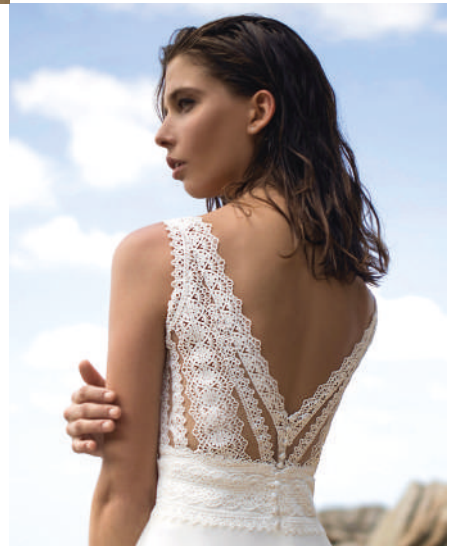

BM21-06

IVORY - WHITE

Lace | Organza | Tulle

Bo'M
From Phuket