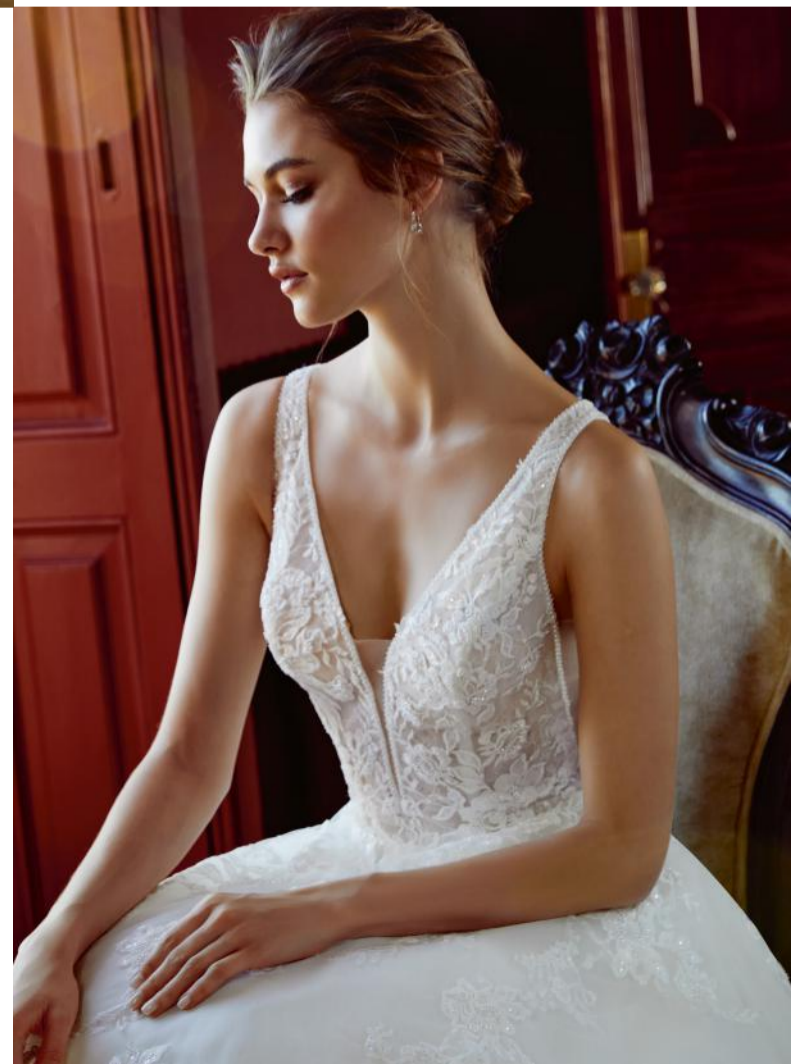

DS 232-12

ALL IVORY - IVORY/NUDE - ALL WHITE

Tulle, Lace, Beads