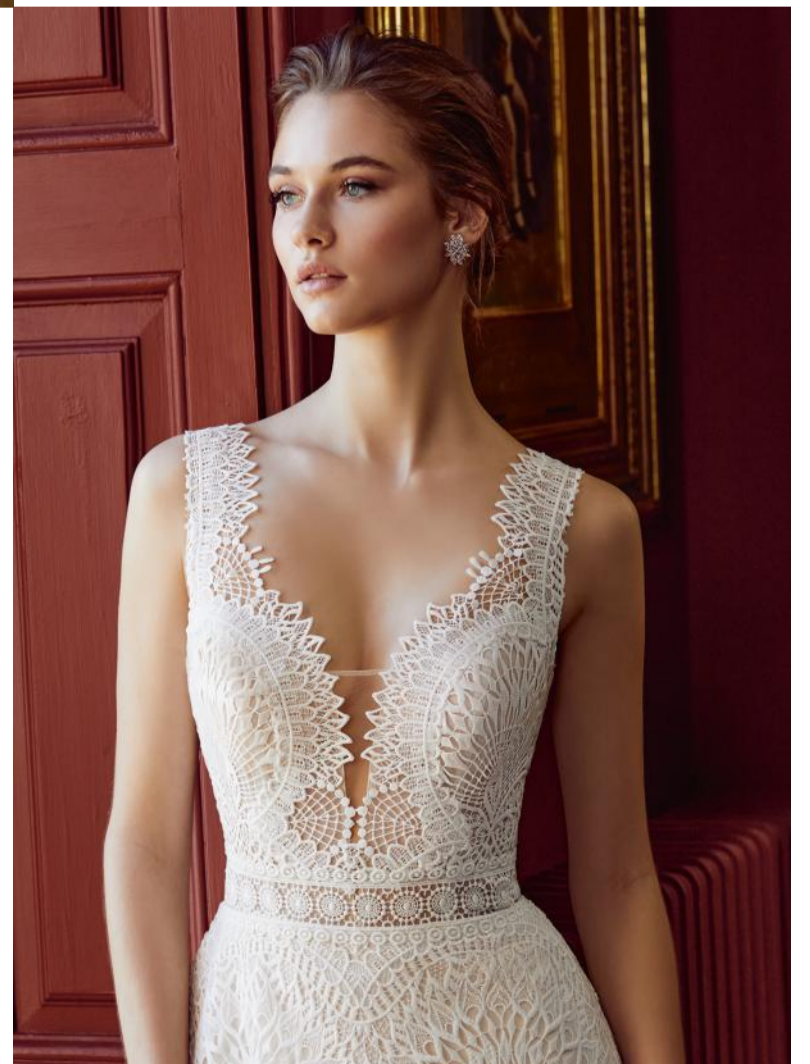

ALL IVORY - IVORY/NUDE - ALL WHITE

Tulle, Lace, Beads

DS232-22

DS 232-22

ALL IVORY - IVORY/NUDE - ALL WHITE

Tulle, Lace, Sequins

DS232-23

DS 232-23
IVORY/NUDE/CHAMPAGNE - ALL IVORY
Overlace